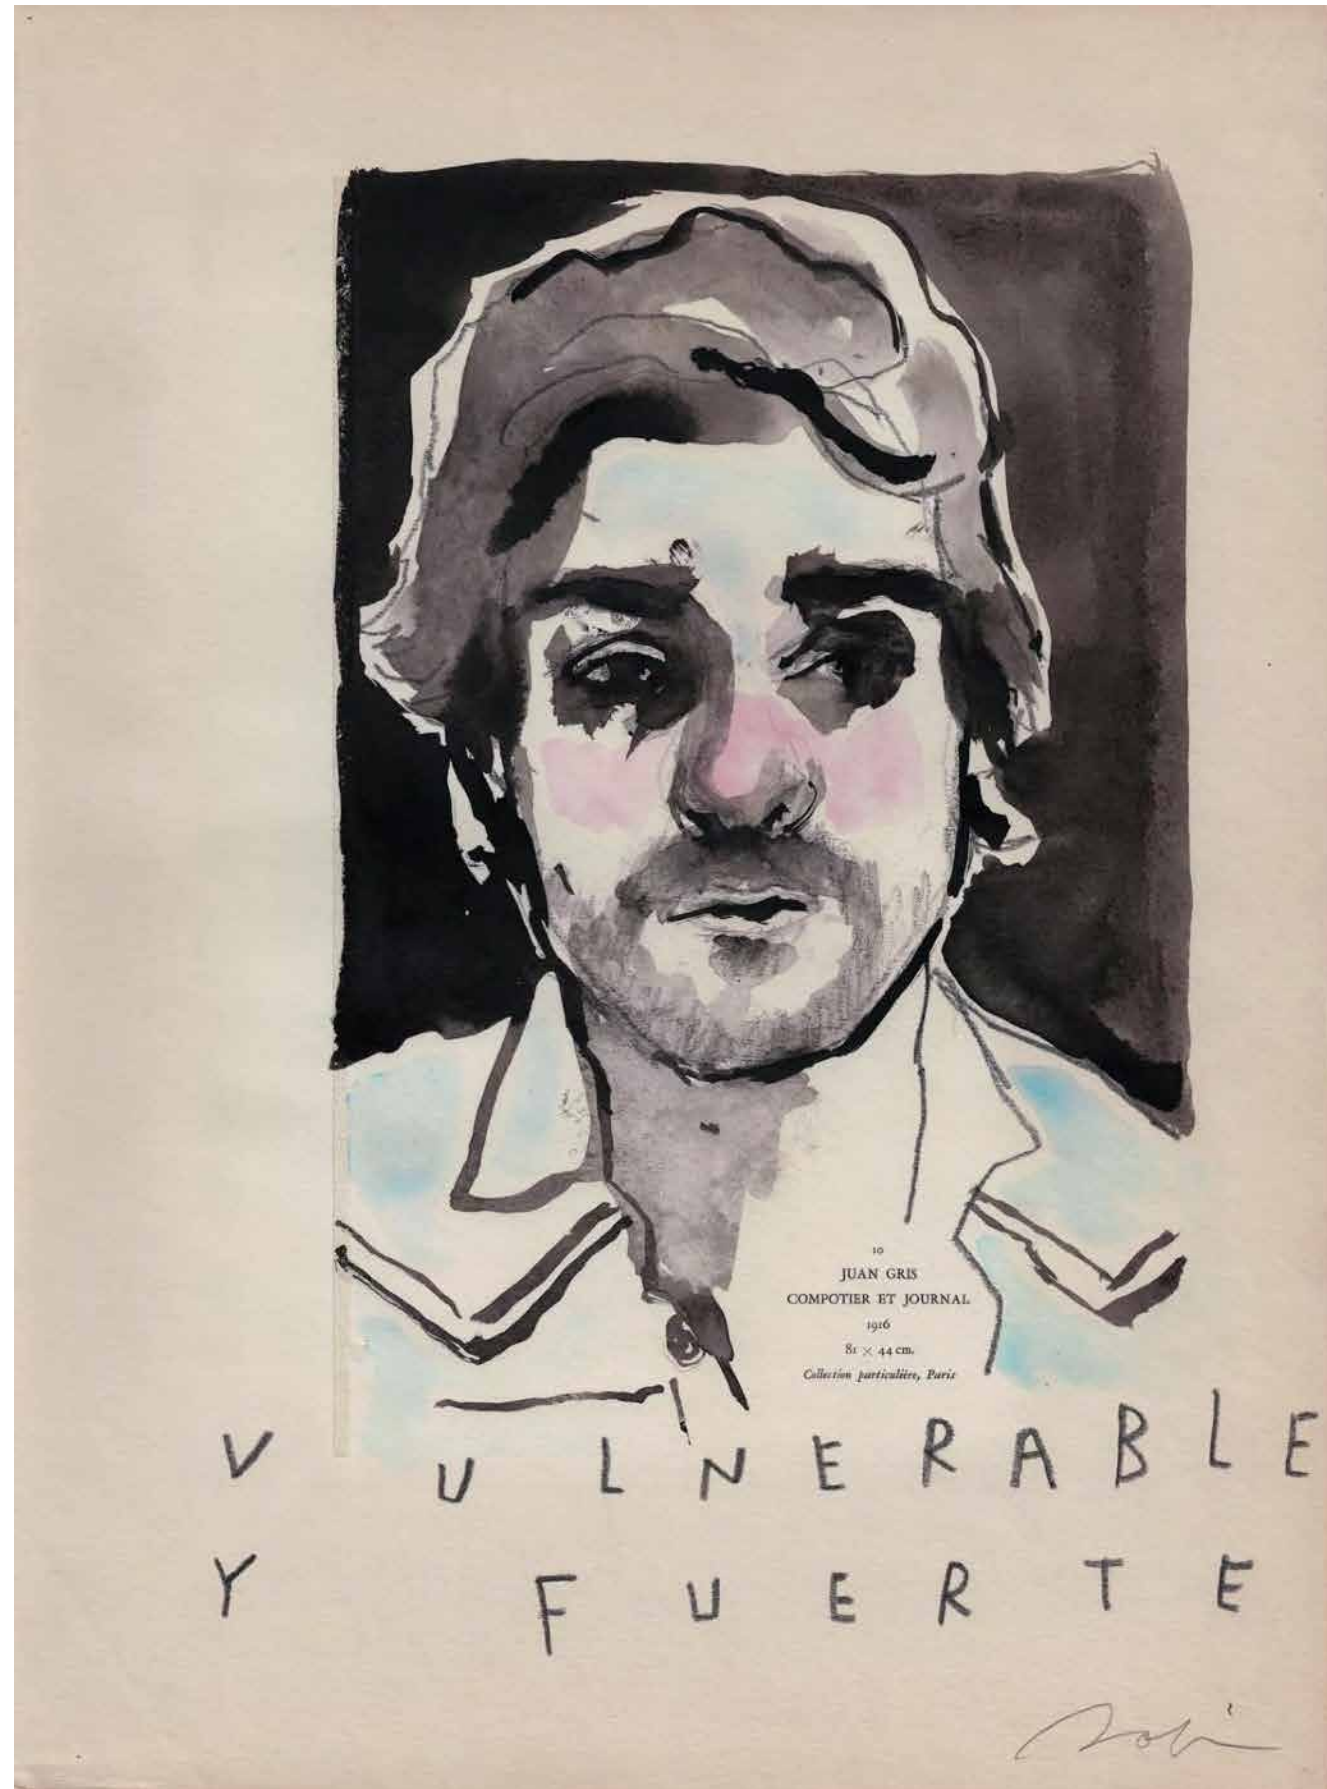

V
U L N E R A B L E

Y
F U E R T E

Joan

JOAN BOFILL
Vulnerable y Fuerte, 2023
Tinta China y Acuarela sobre papel
Indian Ink and Watercolor on Paper
38 x 28 cm | 14,96 x 11,02 in

EN

The *Vulnerable and Strong* exhibition by artist and filmmaker **Joan Bofill** is a display of his most recent work in painting, offering a deep and moving look at universal themes such as life, death, beauty, and fragility. Through his pieces, Joan Bofill explores the complexity of human existence and invites us to reflect on our own vulnerability and strength.

In this exhibition, the artist presents a selection of pieces that showcase the beauty of the female body in suggestive or sensual poses, but also uses flowers as a symbol of the fragility and ephemeral beauty of life. The clouds, on the other hand, create an ethereal atmosphere and suggest constant movement and change.

Skulls, a recurring motif in Joan Bofill's work, remind us of the transience of life and can be interpreted as a critique of the obsession with physical beauty and superficiality that often prevails in our society.

Las calaveras, un motivo recurrente en la obra de Joan Bofill, nos recuerdan la transitoriedad de la vida y pueden ser interpretadas como una crítica a la obsesión por la belleza física y la superficialidad que a menudo prevalece en nuestra sociedad.